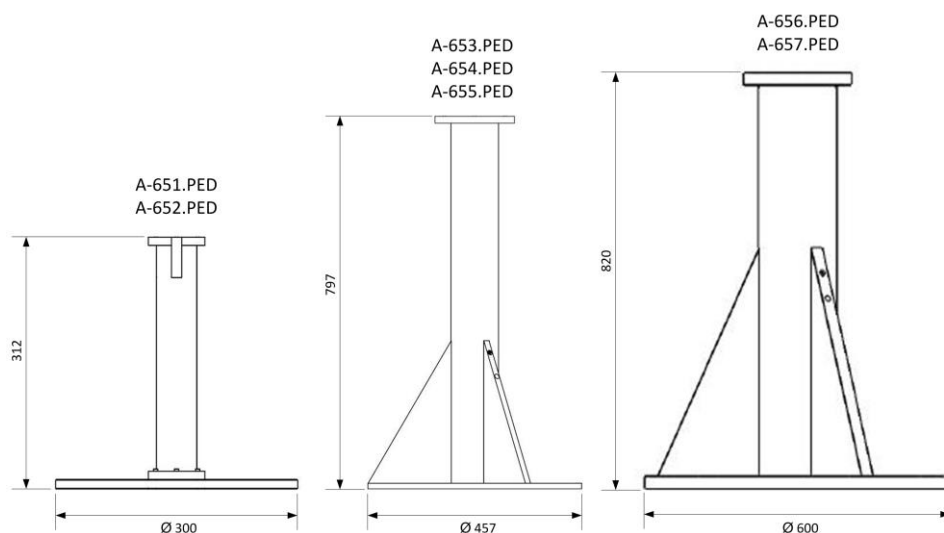

Pedestal

Compatible with A-65x PIGlide HB Hemispherical Air Bearing Module

A-65x.PED

- Matching pedestal for each A-65x model

Specifications

Model	Mass / kg	Compatible with
A-651.PED	3.1	A-651.xxx
A-652.PED	4.0	A-652.xxx
A-653.PED	16	A-653.xxx
A-654.PED	16	A-654.xxx
A-655.PED	17	A-655.xxx
A-656.PED	43	A-656.xxx
A-657.PED	44	A-657.xxx

Drawings and Images

A-65x.PED, dimensions in mm

Ordering Information

A-651.PED

Pedestal for A-651.045

A-652.PED

Pedestal for A-652.045

A-653.PED