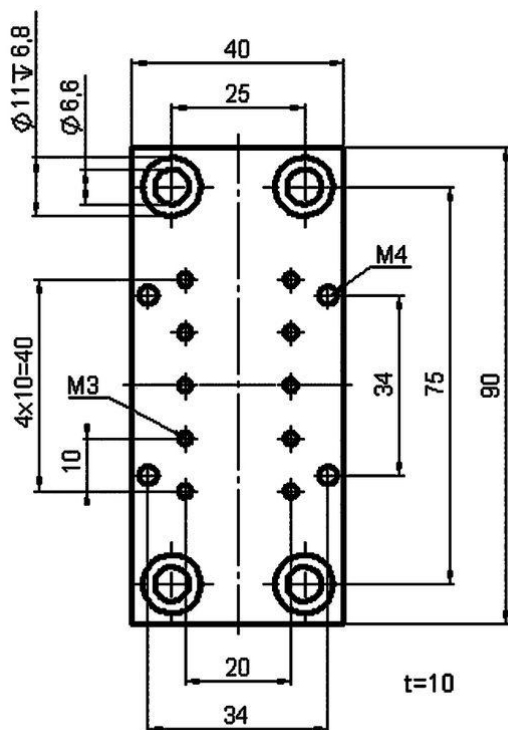

Adapter Plate

FOR MOUNTING M-105 STAGES (AND F-110) ON HONEYCOMB TABLES (METRIC & IMPERIAL)

M-105.HP1

Order Information

M-105.HP1

Adapter Plate for Mounting M-105 Stages and F-110 Systems on Honeycomb Tables (Metric and Imperial)

Ask about custom designs!

Related Products

[M-105 • M-106 Linear Slide](#)