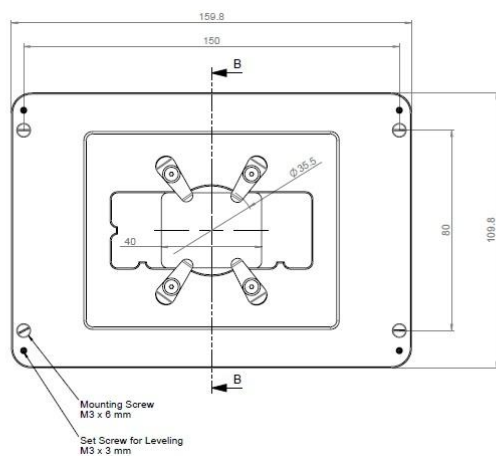

### Order Information

**P-736.PDO**

Petri Dish Holder, 35 mm Dishes, for P-736.ZXN Pinano® Z Piezo Scanner Stage for Inverted Olympus Microscopes with Well Plate Size Aperture  
Ask about custom designs!

### Related Products

[P-736 Pinano® Z Microscope Scanner for Well Plates](#)

[P-736.SHO Microscope Slide Holder](#)

[P-736.WPO Well Plate Holder](#)

## Drawings / Images

P-736.PDO,  
dimensions in mm

P-736.PDO,  
dimensions in mm