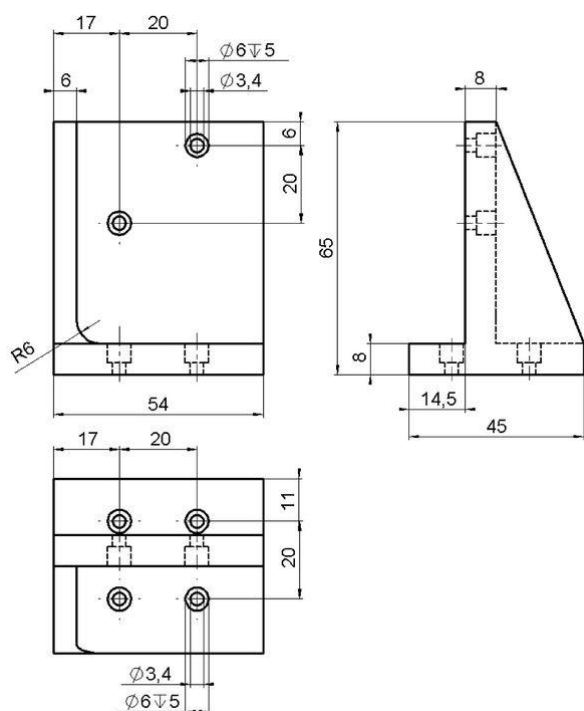

Z- Axis Mounting Bracket

FOR VERTICAL MOUNT OF M-105/ M-106 STAGES ON M-105/ M-106 STAGES

M-105.VB1

Attaches to top of M-105

Order Information

M-105.VB1

Z- Axis Mounting Bracket for Vertical Mount of M-105/6 (Attaches to Top of M-105)

Ask about custom designs!

Related Products

[M-105 • M-106 Linear Slide](#)